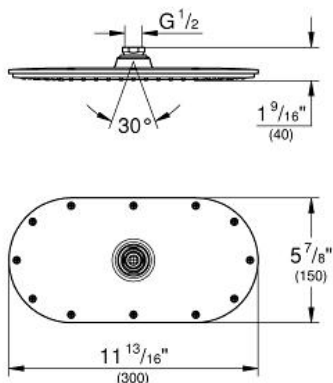

Product Description:

Head shower 1 spray

Standard Specification:

- Metal
- Ball joint with turning angle ± 15°
- 1/2" Connection thread
- GROHE EcoJoy®
- **GROHE DreamSpray®** perfect spray pattern
- **GROHE StarLight®** finish
- **SpeedClean®** anti-lime system