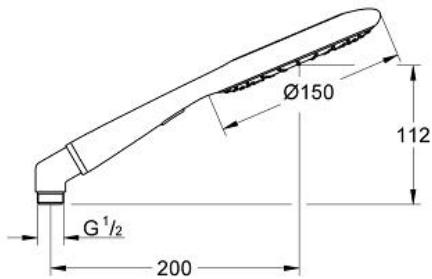

RAINSHOWER® ICON 150

Hand shower 2 sprays

MODEL # 27632

Pure Freude an Wasser

GROHE

GROHE America, Inc | 200 North Gary Avenue, Suite G, Roselle, IL 60172
Phone: +1 (800) 444-7643 | Fax: +1 (800) 225-2778 | us-customerservice@grohe.com

Product Description:

Hand shower 2 sprays

Standard Specification:

- Eco function (reduction of flow rate)
- Metal elbow adapter for the combination of hand showers with shower hoses
- GROHE EcoJoy®
- **GROHE DreamSpray®** perfect spray pattern
- **GROHE StarLight®** finish
- **SpeedClean®** anti-lime system
- Universal mounting system (fits all standard shower hoses)
- Suitable for instantaneous heater
- Max Flow Rate 2.5 gpm at 80 psi (9.5 L/min)
- Min. recommended pressure: 15 psi

Applicable Codes & Standards:

- Energy Policy Act of 1992
- ASME A112.18.1/CSA B125.1

Color:

- 27632 000 Limestone