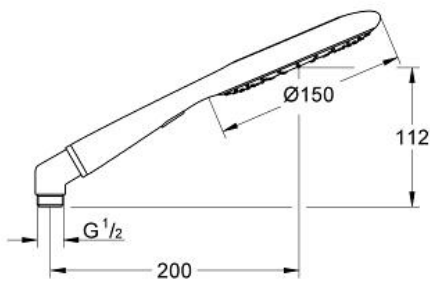

Product Description:

Hand shower 2 sprays

Standard Specification:

- Eco function (reduction of flow rate)
- Metal elbow adapter for the combination of hand showers with shower hoses
- GROHE EcoJoy®
- **GROHE DreamSpray®** perfect spray pattern
- **GROHE StarLight®** finish
- **SpeedClean®** anti-lime system
- Universal mounting system (fits all standard shower hoses)
- Suitable for instantaneous heater
- Max Flow Rate 2.5 gpm at 80 psi (9.5 L/min)
- Min. recommended pressure: 15 psi

Applicable Codes & Standards:

- Energy Policy Act of 1992
- ASME A112.18.1/CSA B125.1

Color:

- 27634 000 Fired Clay