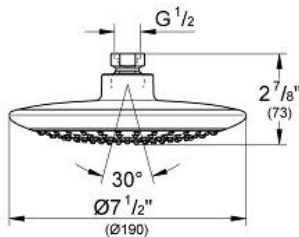

## Product Description: Head shower 1 spray

### Standard Specification:

- Rain spray
- Rotating ball joint  $\pm 15^\circ$
- 1/2" Connection thread
- **GROHE EcoJoy**® technology for less water and perfect flow
- **GROHE DreamSpray**® perfect spray pattern
- **GROHE StarLight**® finish
- **SpeedClean**® anti-lime system
- Flow restrictor - 2.0 gpm at 80psi
- Suitable for instantaneous heater
- Max Flow Rate 2.5 gpm at 80 psi (9.5 L/min)