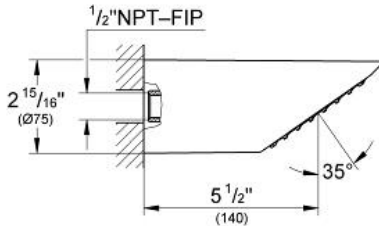

**Product Description:**  
Head shower 1 spray

**Standard Specification:**

- GROHE StarLight® finish
- SpeedClean® anti-lime system

**Applicable Codes & Standards:**

- Energy Policy Act of 1992
- ASME A112.18.1/CSA B125.1