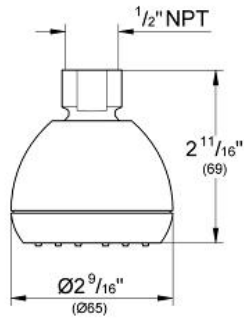

**Product Description:**  
Head shower 1 spray

**Standard Specification:**

- Non-Adjustable Shower Head
- 1/2" NPT Female Threads
- GROHE StarLight® finish
- SpeedClean® anti-lime system
- Max Flow Rate 2.5 gpm at 80 psi (9.5 L/min)