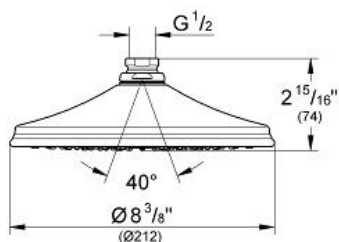

GROHE America, Inc | 200 North Gary Avenue, Suite G, Roselle, IL 60172
Phone: +1 (800) 444-7643 | Fax: +1 (800) 225-2778 | us-customerservice@grohe.com