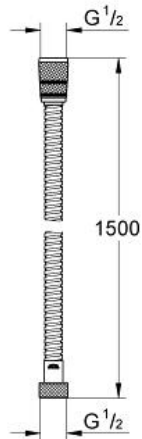

# Metal Shower Hose

MODEL # 28417000

*Pure Freude an Wasser*

**GROHE**

GROHE America, Inc | 200 North Gary Avenue, Suite G, Roselle, IL 60172  
Phone: +1 (800) 444-7643 | Fax: +1 (800) 225-2778 | us-customerservice@grohe.com

## Product Description: Metal Shower Hose

### Standard Specification:

- 59"
- 1/2" x 1/2"
- Longlife
- Strengthened model
- **Tensile strength: 750 N**  
Pressure resistance: up to 16 bar
- Rotation cone for Twist-free function
- Silicone strip prevents hand shower from turning while in body pray position
- **GROHE StarLight®** finish