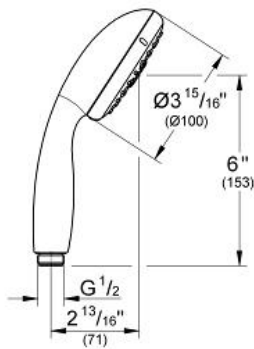

NEW TEMPESTA 100 Shower Head 4 sprays

MODEL # 28421

Pure Freude an Wasser

GROHE America, Inc | 200 North Gary Avenue, Suite G, Roselle, IL 60172
Phone: +1 (800) 444-7643 | Fax: +1 (800) 225-2778 | us-customerservice@grohe.com

Product Description: Shower Head 4 sprays

Standard Specification:

- GROHE EcoJoy®
- GROHE DreamSpray® perfect spray pattern
- GROHE StarLight® finish
- SpeedClean® anti-lime system
- Inner WaterGuide for a longer life
- ShockProof silicone ring prevents damages caused by shower falling
- Universal mounting system (fits all standard shower hoses)
- Suitable for instantaneous heater
- Max Flow Rate 2.5 gpm (9.5 L/min)
- Min. recommended pressure: 15 psi