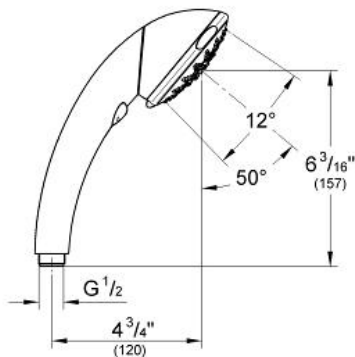

Product Description: Hand shower 5 sprays

Standard Specification:

- 5 adjustable spray patterns: Normal / Jet / Rain / Massage / Champagne
- **RotaHead** System allows hand shower to function as a shower head or a body spray when used with a shower bar
- GROHE EcoJoy®
- **GROHE StarLight®** finish
- **SpeedClean®** anti-lime system
- Universal mounting system (fits all standard shower hoses)
- Max Flow Rate 2.5 gpm at 80 psi (9.5 L/min)

Applicable Codes & Standards:

- Energy Policy Act of 1992
- ASME A112.18.1/CSA B125.1

Color:

- 28444 000 chrome
- 28444 BE0 sterling / brilliant nickel
- 28444 EN0 brushed nickel
- 28444 R00 polished brass
- 28444 ZB0 oil rubbed bronze