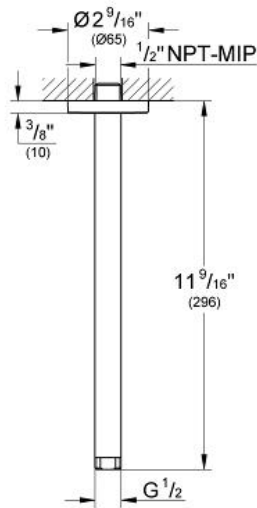

RAINSHOWER®
12" Ceiling Shower Arm

MODEL # 28492000

Pure Freude an Wasser

GROHE America, Inc | 200 North Gary Avenue, Suite G, Roselle, IL 60172
Phone: +1 (800) 444-7643 | Fax: +1 (800) 225-2778 | us-customerservice@grohe.com

Product Description:
12" Ceiling Shower Arm

Standard Specification:

- Can be used with all Rainshower shower heads
- GROHE StarLight® finish

Applicable Codes & Standards:

- Energy Policy Act of 1992
- ASME A112.18.1/CSA B125.1