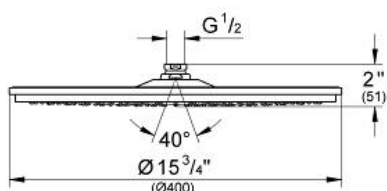

Product Description:
Head shower 1 spray

Standard Specification:

- Normal (wide) spray **starting at 7 psi** flow pressure
- 252 spray nozzles
- brass
- 20° swivel ball joint ($\pm 20^\circ$)
- 1/2" NPT Female Threads
- **GROHE StarLight®** finish
- **SpeedClean®** anti-lime system
- Suitable for instantaneous heater
- Max Flow Rate 2.5 gpm at 80 psi (9.5 L/min)
- This shower head should only be used in conjunction with shower arm 28 983 or 28 492

Applicable Codes & Standards:

- Energy Policy Act of 1992
- ASME A112.18.1/CSA B125.1

Color:

- 28783 000 chrome
- 28783 EN0 brushed nickel
- 28783 ZB0 oil rubbed bronze