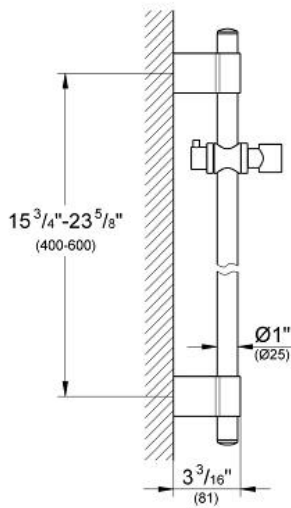

RAINSHOWER®
24" Shower Bar
MODEL # 28797001

Pure Freude an Wasser

GROHE America, Inc | 200 North Gary Avenue, Suite G, Roselle, IL 60172
Phone: +1 (800) 444-7643 | Fax: +1 (800) 225-2778 | us-customerservice@grohe.com

Product Description:
24" Shower Bar

Standard Specification:

- With wall holders
- **GROHE QuickFix®** (adjustable distance between wall shower holders for adaption to existing drillings)
- Suitable for Relexa handshowers:
 - Trio (28 793)
 - Champagne spray (28 794)
 - Massage (28 795)
 - Five (28 796)
- Suitable for Rainshower handshowers:
 - 5 1/8" Classic (28 764)
 - 6 1/4" Classic (28 765)
 - 5 1/8" Cosmopolitan (28 755)
 - 6 1/4" Cosmopolitan (28 756)
- **GROHE StarLight®** finish

Applicable Codes & Standards:

- Energy Policy Act of 1992
- ASME A112.18.1/CSA B125.1

Color:

- 28797001 001 chrome