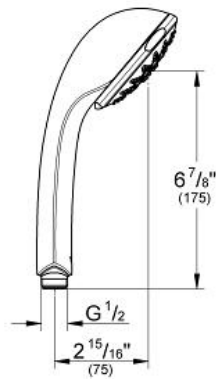

# RELEXA 100 CHAMPAGNE Shower Head 4 sprays

MODEL # 28894

*Pure Freude an Wasser*

**GROHE**

GROHE America, Inc | 200 North Gary Avenue, Suite G, Roselle, IL 60172  
Phone: +1 (800) 444-7643 | Fax: +1 (800) 225-2778 | us-customerservice@grohe.com

**Product Description:**  
Shower Head 4 sprays

**Standard Specification:**

- 4 spray patterns: Wide Spray/ Needle Jet / Rain/ Champagne
- **SpeedClean**® anti-lime system
- Suitable for instantaneous heater
- **GROHE StarLight**® finish
- Universal mounting system (fits all standard shower hoses)
- Max Flow Rate 2.5 gpm (9.5 L/min)

**Applicable Codes & Standards:**

- Energy Policy Act of 1992
- ASME A112.18.1/CSA B125.1

**Color:**

- 28894 000 chrome