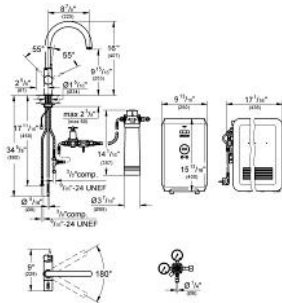

Pure Freude an Wasser

Product Description: Starter kit

Standard Specification:

- GROHE Blue® single-lever faucet with filter function
- Single hole installation
- Separate handle for 3 settings of filtered and chilled drinking water: still, medium, full sparkling
- 1/2" cartridge
- GROHE StarLight® finish
- GROHE SilkMove 35 mm ceramic cartridge
- Adjustable flow rate limiter
- Swivel Spout
- Separate internal water ways for filtered and non-filtered water
- Stainless Steel Braided Flexible Supplies
- 270 Watt cooling unit, 115 V, 60 Hz
- Type of protection IP 21
- CE approved
- GROHE Blue® 600 l filter, filter head with flexible adjustment
- Max Flow Rate: 1.75 gpm (6.6 L/min)