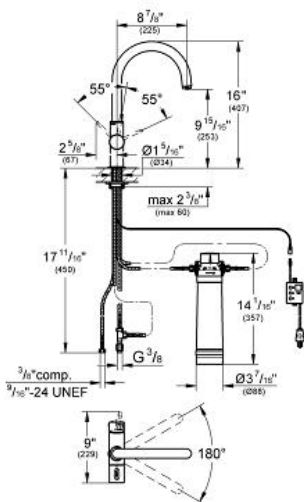

GROHE BLUE® PURE Starter kit

MODEL # 31312

Pure Freude an Wasser

GROHE

GROHE America, Inc | 200 North Gary Avenue, Suite G, Roselle, IL 60172
Phone: +1 (800) 444-7643 | Fax: +1 (800) 225-2778 | us-customerservice@grohe.com

Product Description: Starter kit

Standard Specification:

- GROHE Blue® single-lever faucet with filter function
- Single hole installation
- Separate handle for filtered water
- GROHE StarLight® finish
- GROHE SilkMove 35 mm ceramic cartridge
- Adjustable flow rate limiter
- Swivel Spout
- Swivel area 180°
- Separate internal water ways for filtered and non-filtered water
- Stainless Steel Braided Flexible Supplies
- Type of protection IP 21
- Main switching power supply 100 - 240 V AC (50/60 Hz) with safety extra-low voltage (SELV) 6 V DC to change filter display unit
- GROHE Blue® 600 I filter, filter head with flexible adjustment
- Max Flow Rate: 1.75 gpm (6.6 L/min)

Applicable Codes & Standards:

- NSF 61
- ASME A112.18.1/CSA B125.1
- US Federal and State material regulations
- ICC/ANSI A117.1

Color:

- ☐ 31312 000 chrome
- ☐ 31312 001 chrome
- ☐ 31312 DC0 supersteel
- ☐ 31312 DC1 supersteel