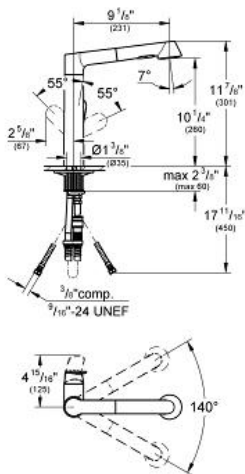

K7
Single-lever sink mixer 1/2"
MODEL # 32178

Pure Freude an Wasser

GROHE America, Inc | 200 North Gary Avenue, Suite G, Roselle, IL 60172
Phone: +1 (800) 444-7643 | Fax: +1 (800) 225-2778 | us-customerservice@grohe.com

Product Description:
Single-lever sink mixer 1/2"

Standard Specification:

- Single hole installation
- GROHE StarLight® finish
- GROHE SilkMove 35 mm ceramic cartridge
- Pull-out Dual Spray Control - switches back and forth between regular flow and spray
- Locking Push Button Control - to switch from regular flow to spray
- Automatic return to aerator
- Adjustable flow rate limiter
- Swivel cast spout
- Swivel area 100°
- Metal lever
- Protected against backflow
- Stainless Steel Braided Flexible Supplies
- Quick installation system
- Max Flow Rate: 1.75 gpm (6.6 L/min)