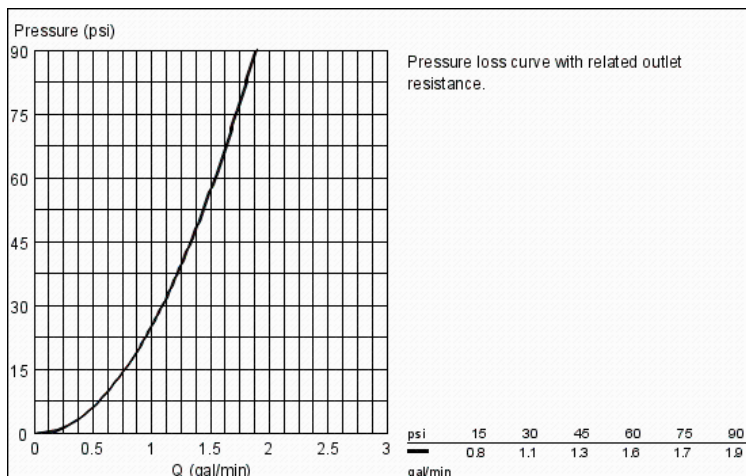

### Product Description: Lavatory Centerset S-Size

#### Standard Specification:

- GROHE EcoJoy® technology for less water and perfect flow
- Single hole installation
- Metal lever handle
- GROHE SilkMove 35 mm ceramic cartridge
- GROHE StarLight® finish
- Adjustable flow rate limiter
- Adjustable minimum flow rate approx. 1.0 gpm
- SpeedClean flow control
- Smooth body
- Stainless steel flex lines
- GROHE QuickFix® Plus installation system with centering support
- Optional temperature limiter ref. no. 46 375
- Noise classification 1 in accordance with DIN4109 incl. certificate
- Max Flow Rate: 1.5 gpm (5.7 L/min)