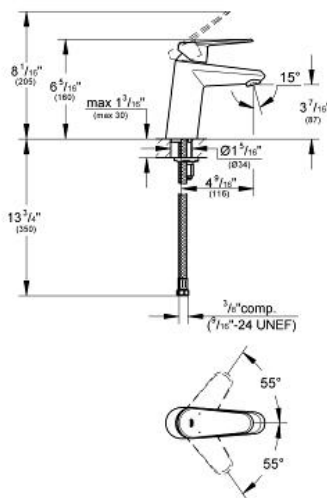

# EURODISC COSMOPOLITAN Lavatory Centerset S-Size

MODEL # 32302

GROHE America, Inc | 200 North Gary Avenue, Suite G, Roselle, IL 60172  
Phone: +1 (800) 444-7643 | Fax: +1 (800) 225-2778 | us-customerservice@grohe.com

### Product Description: Lavatory Centerset S-Size

#### Standard Specification:

- GROHE EcoJoy® technology for less water and perfect flow
- Single hole installation
- Metal lever handle
- GROHE SilkMove 35 mm ceramic cartridge
- GROHE StarLight® finish
- Adjustable flow rate limiter
- Adjustable minimum flow rate approx. 1.0 gpm
- SpeedClean flow control
- Smooth body
- Stainless steel flex lines
- GROHE QuickFix® Plus installation system with centering support
- Optional temperature limiter ref. no. 46 375
- Noise classification 1 in accordance with DIN4109 incl. certificate
- Max Flow Rate: 1.5 gpm (5.7 L/min)