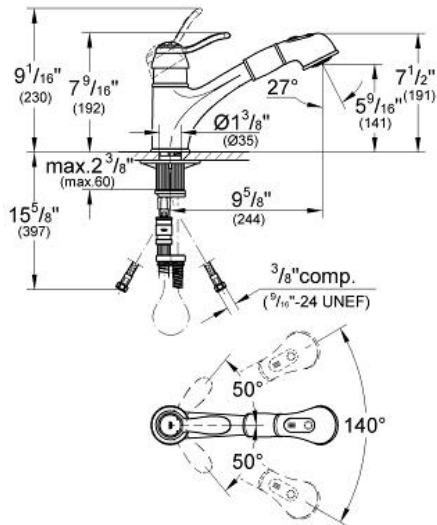

ASHFORD
Single-lever sink mixer 1/2"
MODEL # 32459

Pure Freude an Wasser

GROHE America, Inc | 200 North Gary Avenue, Suite G, Roselle, IL 60172
Phone: +1 (800) 444-7643 | Fax: +1 (800) 225-2778 | us-customerservice@grohe.com

Product Description:
Single-lever sink mixer 1/2"

Standard Specification:

- Dual Spray Pull-Out
- GROHE SilkMove 35 mm ceramic cartridge
- SpeedClean® anti-lime system
- Locking Dual Spray Control - switches back and forth between regular flow and spray
- Stainless Steel Braided Flexible Supplies
- Quick installation system
- Single Lever Handle
- Single hole installation
- Spout Reach 9 5/8"
- Max Flow Rate: 1.75 gpm (6.6 L/min)