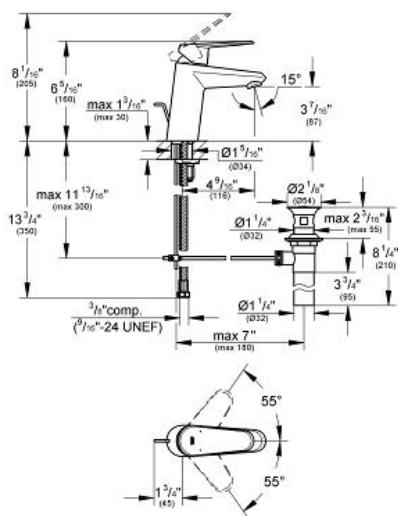

EURODISC COSMOPOLITAN Lavatory Centerset S-Size

MODEL # 33413

GROHE America, Inc | 200 North Gary Avenue, Suite G, Roselle, IL 60172
Phone: +1 (800) 444-7643 | Fax: +1 (800) 225-2778 | us-customerservice@grohe.com

Pure Freude an Wasser

Product Description: Lavatory Centerset S-Size

Standard Specification:

- GROHE EcoJoy® technology for less water and perfect flow
- Single hole installation
- Metal lever handle
- GROHE SilkMove 35 mm ceramic cartridge
- GROHE StarLight® finish
- Adjustable flow rate limiter
- Adjustable minimum flow rate approx. 1.0 gpm
- SpeedClean flow control
- Pop-up waste set
- Stainless steel flex lines
- GROHE QuickFix® Plus installation system with centering support
- Optional temperature limiter ref. no. 46 375
- Max Flow Rate: 1.5 gpm (5.7 L/min)