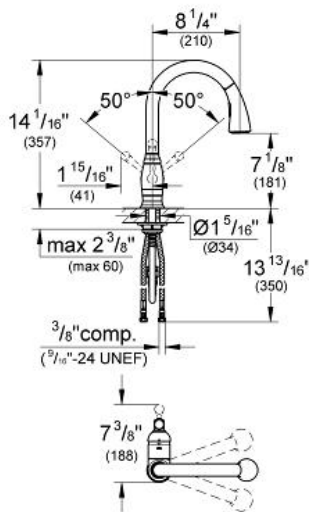

BRIDGEFORD
Single-lever sink mixer 1/2"
MODEL # 33870

Pure Freude an Wasser

GROHE

GROHE America, Inc | 200 North Gary Avenue, Suite G, Roselle, IL 60172
Phone: +1 (800) 444-7643 | Fax: +1 (800) 225-2778 | us-customerservice@grohe.com

Product Description:
Single-lever sink mixer 1/2"

Standard Specification:

- Single hole installation
- Swivel Spout
- Swivel area 360°
- Adjustable flow rate limiter
- **Pull-out Dual Spray Control** - switches back and forth between regular flow and spray
- **Automatic returning**
- **Integrated non-return valve**
- **Locking Push Button Control** - to switch from regular flow to spray
- **Automatic return to aerator**
- **Flexible hose connections**
- **Quick installation system**
- **Protected against backflow**
- **SpeedClean®** anti-lime system
- **GROHE SilkMove** 35 mm ceramic cartridge
- 8 1/4" Spout Reach
- Max Flow Rate: 1.75 gpm (6.6 L/min)