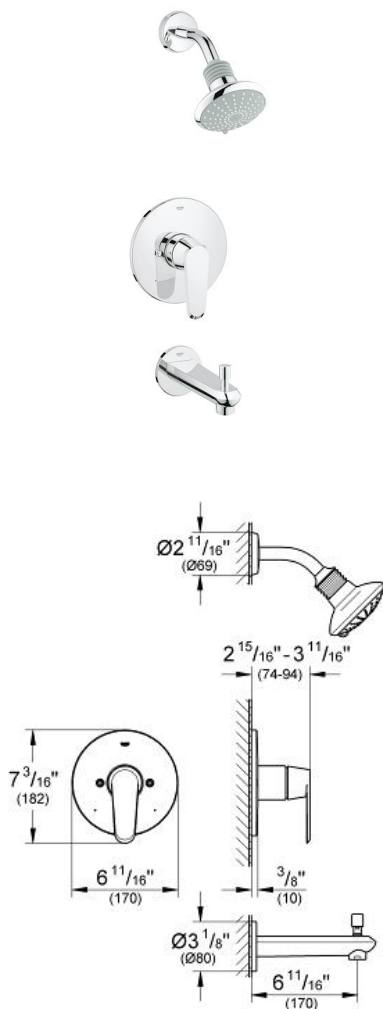

EURODISC COSMOPOLITAN Pressure Balance Valve Bath Combination

MODEL # 35007

GROHE America, Inc | 200 North Gary Avenue, Suite G, Roselle, IL 60172
Phone: +1 (800) 444-7643 | Fax: +1 (800) 225-2778 | us-customerservice@grohe.com

Pure Freude an Wasser

GROHE

ADA

Product Description: Pressure Balance Valve Bath Combination

Standard Specification:

- Final installation set for:
- For use with GrohSafe® Universal Pressure Balance Rough-In Valve (35 015 000)
- Head shower (27 246)
- 5 5/8" Tubular shower arm (27 414)
- Bath spout with diverter (13 283 002)
- **GROHE StarLight®** finish
- Euphoria® shower head (27 246), 2.5 gpm