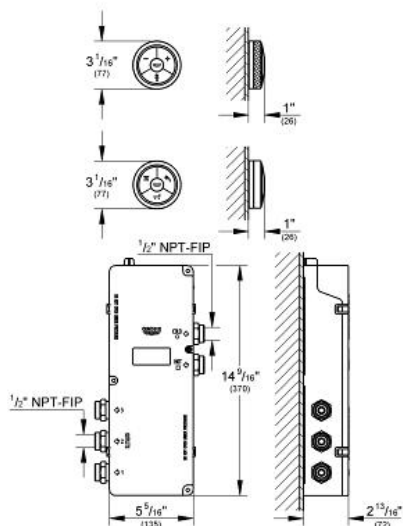

Product Description:

Digital Controller & Diverter (Bath/Headshower/Handshower)

Standard Specification:

- Including digital thermostat unit
- Includes digital controller (intuitive multi-functional operating unit)
- Wireless technology
- Temperature and flow control
- Pause-function
- Memory-function
- LED-ring incl. warming-up function: visual feedback when preferred temperature is reached
- Digital diverter for bath
- Diverter: shower head, hand shower and bath spout
- LED-ring (indication of outlet)
- Digital thermostat unit (concealed body)
- Warm/cold 1/2" supplies
- 3 x 1/2" outlets
- Transceiver unit for Digital Controller and Digital thermostat unit incl. 9.8 ft. cable
- **GROHE TurboStat®** digital controlled compact cartridge with wax thermostatic element
- Default setting configurable during installation: automatic safety shut-off after 20 min
- Automatic safety shut-off after 20 min
- GROHE SafeStop at 100°F
- **GROHE StarLight®** finish