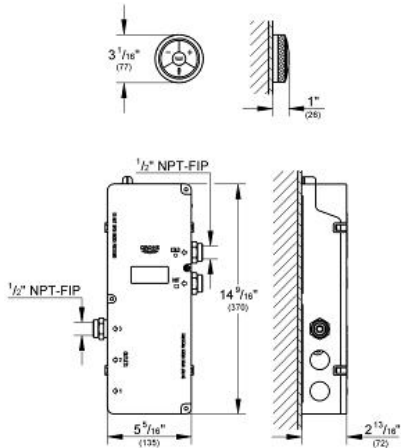

## Product Description: Digital Controller

### Standard Specification:

- Including digital thermostat unit
  - Digital Controller - intuitive multi-functional operating unit
  - Wireless technology
  - Temperature and flow control
  - Pause-function
  - Memory-function
  - LED-ring incl. warming-up function: visual feedback when preferred temperature is reached
  - Digital thermostat unit (concealed body)
  - Warm/cold 1/2" supplies
  - 1 x 1/2" outlet
  - Transceiver unit for Digital Controller and Digital thermostat unit incl. 9.8 ft. cable
  - **GROHE TurboStat®** digital controlled compact cartridge with wax thermoelement
  - Default setting configurable during installation: automatic safety shut-off after 20 min
  - Automatic safety shut-off after 20 min
  - GROHE SafeStop at 100°F
  - **GROHE StarLight®** finish
  - **GROHE EcoJoy®** technology for less water and perfect flow
- Requires:
- Built-in power supply 36 078 000 or plug-in power supply 65 912 000
  - 13.4 gpm at 45psi
  - Includes a 12" Digital gateway for optimal installation reach
  - Includes three 3V lithium batteries for digital controller and diverter