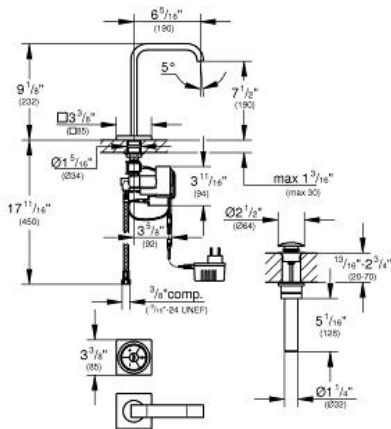

Product Description: Basin Mixer

Standard Specification:

- Including digital mixing device
- Single hole installation
- Digital Controller - intuitive multi-functional operating unit
- Wireless technology
- Temperature and flow control
- Pause-function
- Memory-function
- LED-ring
- Digital mixing unit
- Digital controlled valves
- Integrated temperature sensor
- Default setting configurable during installation: automatic safety shut-off after 20 min
- Automatic safety shut-off after 60 sec.
- **GROHE StarLight®** finish
- **GROHE EcoJoy®** technology for less water and perfect flow
- Spout with flow control
- Push-open 1 1/4" waste set
- Stainless Steel Braided Flexible Supplies

Color:

- 36345 00A chrome
- 36345 000 chrome