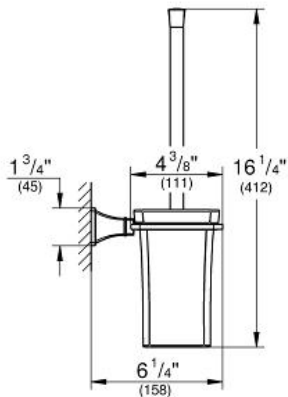

Product Description: Toilet Brush Set

Standard Specification:

- Ceramic material
- GROHE StarLight® finish

Applicable Codes & Standards:

- Energy Policy Act of 1992
- ASME A112.18.1/CSA B125.1

Color:

- 40632 000 chrome
- 40632 DA0 Warm Sunset
- 40632 EN0 brushed nickel